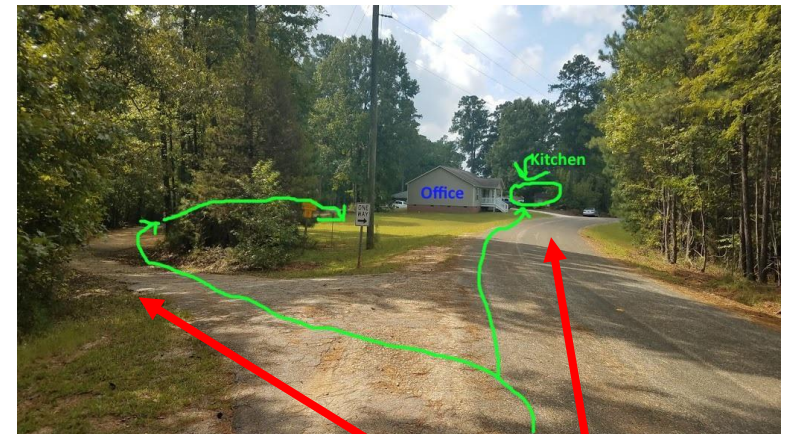

**Weekend and Day Captain Parking ONLY**  
(Please be careful not to block camp bus or staff vehicles)

### Kitchen Crew Parking

Take LEFT at fork in road, turn RIGHT before the gate into parking area.

We have the camp's permission to **disregard the ONE WAY directional sign** if your are parking to work in the kitchen.

Avoid parking on concrete pad.

Enter Kitchen thru back door.

Kitchen Crew

Weekend & Day Captains

**Camp Fellowship**  
**457 Camp Fellowship Rd.**  
**Waterloo, SC 29384**